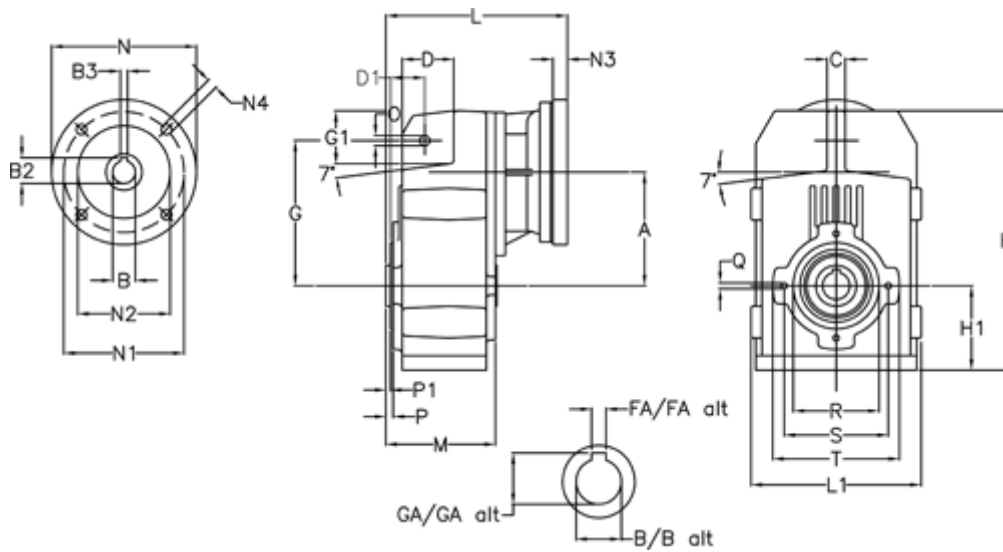

Article number: 29560311253230
 Description: Shaft mounted gear
 A313H35-112,5-P80B5

Measures

A = 150.50	FA = 10	M = 125.0	Q = M10x17
B = 35	G = 170	N = 200	R = 110
B1 = 19	G1 = 84.0	N1 = 165	S = 130
B2 = 21.8	GA = 38.3	N2 = 130	T = 150
B3 = 6	H = 326.0	N4 = M10x20	
C = 20	H1 = 102.0	O = 13	
D = 68.0	L = 245.0	P = 6.5	
D1 = 54.0	L1 = 210	P1 = 3.5	